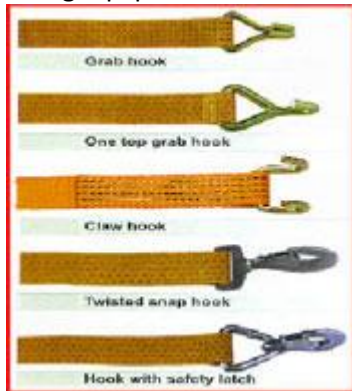

## Ratchet Lashings

Supplied in standard widths of 25mm, 35mm and 50mm. Any length that you require, with crab hooks, claw hooks, snap hooks, etc.

Standard Ratchet with Grab Hooks

Standard lashings assemblies,  
many more hooks & lengths available