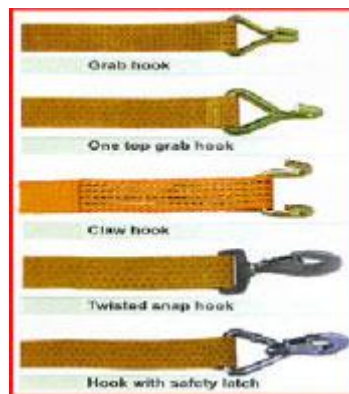

## Ratchet Lashings

Supplied in standard widths of 25mm, 35mm and 50mm. Any length that you require, with crab hooks, claw hooks, snap hooks, etc.

Standard Ratchet with Grab Hooks

Standard lashings assemblies,  
many more hooks & lengths available

Many more hooks & terminations available