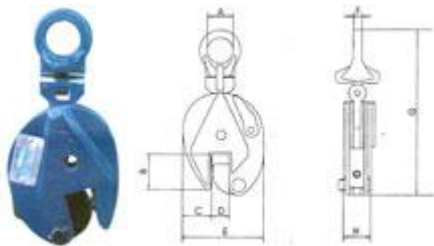

Plate Clamps

Economy Range

Lifting Equipment Ltd

Economy Range Vertical Plate Clamps

Vertical plate clamps with hinged eye & locking handle available from 500kgs to 3000kgs all supplier with certification

CAP kg	A mm	B mm	C mm	D mm	E mm	F mm	G mm	H mm
500	30	43	34.5	0-15	103	10	212	36
1000	48	63	51	0-20	138	12	294	50
2000	68	76	59	0-25	164	16	370	52
3000	74	85	56	0-30	193	20	418	78

CALL US FOR MORE INFORMATION
01384 76961