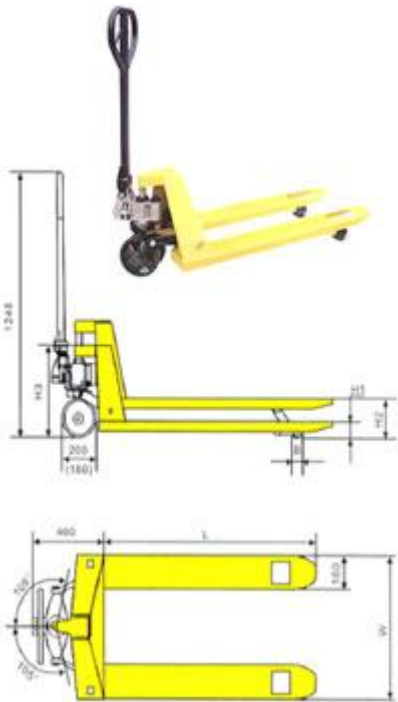

Pallet Trucks

Model: LE/CN3500

Lifting Equipment Ltd

Pallet Truck Model: LE/CN3500

Model - LE/CN3500		mm / Kg
Capacity		3500Kg
Self Weight		85Kg
Roller Diameter	B	80mm
Lowered Fork Height	H1	85mm
Total Lift Height	H2	195mm
Fork Length	L	1150mm
Outside Fork Width	W	550mm
Fork Width	X	160mm

- Pallet Truck - Capacity 3500Kg
- Larger piston than standard that requires less force to lift the load.
- Independent oil reservoir
- Heavy duty wheels
- 98/37/EC Machinery directive tested

CALL US FOR MORE INFORMATION
01384 76961