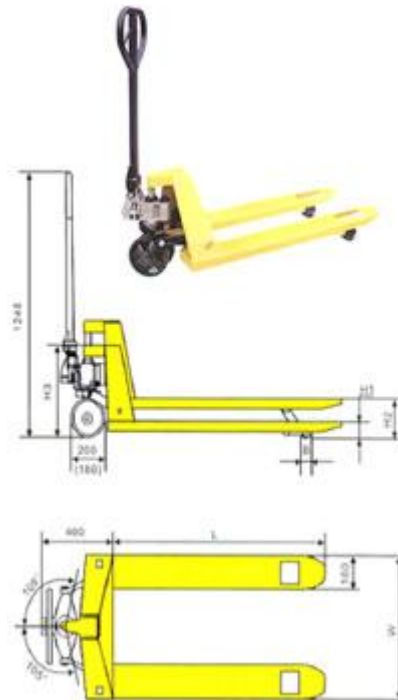

Pallet Trucks

Model: LE/CN3500

Lifting Equipment Ltd

Pallet Truck Model: LE/CN3500

Model - LE/CN3500		mm / Kg
Capacity		3500Kg
Self Weight		85Kg
Roller Diameter	B	80mm
Lowered Fork Height	H1	85mm
Total Lift Height	H2	195mm
Fork Length	L	1150mm
Outside Fork Width	W	550mm
Fork Width	X	160mm

- Pallet Truck - Capacity 3500Kg
- Larger piston than standard that requires less force to lift the load.
- Independent oil reservoir
- Heavy duty wheels
- 98/37/EC Machinery directive tested

CALL US FOR MORE INFORMATION
01384 76961