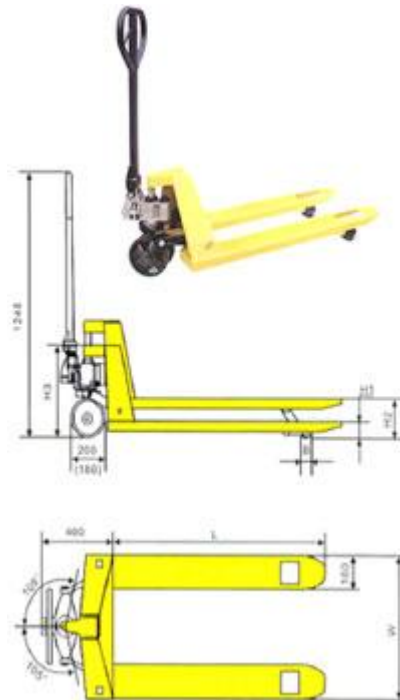

# Pallet Trucks

Model: LE/CN3500

Lifting Equipment Ltd

## Pallet Truck Model: LE/CN3500

Model - LE/CN3500		mm / Kg
Capacity		3500Kg
Self Weight		85Kg
Roller Diameter	B	80mm
Lowered Fork Height	H1	85mm
Total Lift Height	H2	195mm
Fork Length	L	1150mm
Outside Fork Width	W	550mm
Fork Width	X	160mm

- Pallet Truck - Capacity 3500Kg
- Larger piston than standard that requires less force to lift the load.
- Independent oil reservoir
- Heavy duty wheels
- 98/37/EC Machinery directive tested

**CALL US FOR MORE INFORMATION**  
**01384 76961**