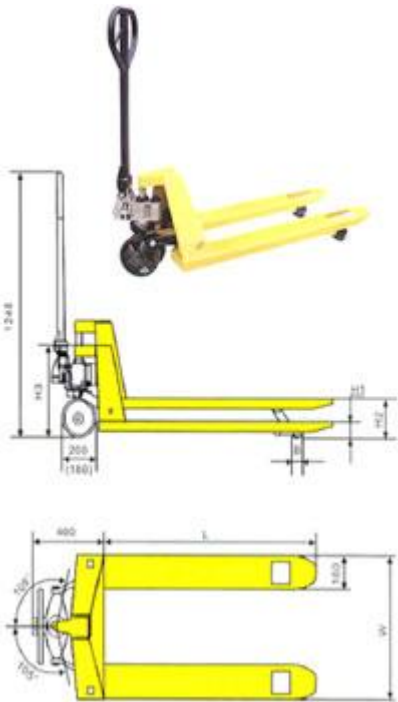

# Pallet Trucks

Model: LE/CN3500

Lifting Equipment Ltd

## Pallet Truck Model: LE/CN3500

Model - LE/CN3500		mm / Kg
Capacity		3500Kg
Self Weight		85Kg
Roller Diameter	B	80mm
Lowered Fork Height	H1	85mm
Total Lift Height	H2	195mm
Fork Length	L	1150mm
Outside Fork Width	W	550mm
Fork Width	X	160mm

- Pallet Truck - Capacity 3500Kg
- Larger piston than standard that requires less force to lift the load.
- Independent oil reservoir
- Heavy duty wheels
- 98/37/EC Machinery directive tested

**CALL US FOR MORE INFORMATION**  
**01384 76961**