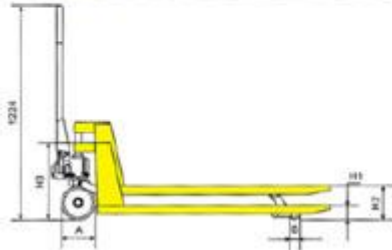

Pallet Trucks

Model: LE/BFS

Lifting Equipment Ltd

Pallet Truck Model: LE/BFS

Model LE/BFS		mm / Kg
Capacity		2500Kg
Self Weight		75Kg
Roller Diameter	B	80mm
Lowered Fork Height	H1	85mm
Total Lift Height	H2	200mm
Fork Length	L	1150mm
Outside Fork Width	W	550mm
Fork Width	X	160mm

- Stainless Steel Pallet Truck
- Capacity 2500Kg
- Anti-corrosion
- Ideal for the food industry and chemical plants
- 98/37/EC Machinery Directive Tested

CALL US FOR MORE INFORMATION
01384 76961