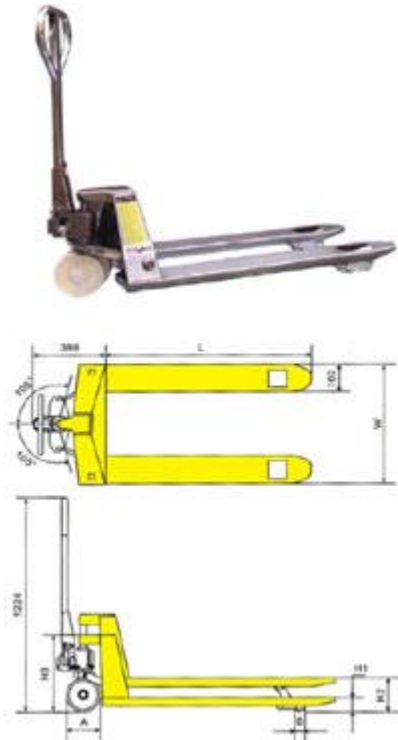

Pallet Trucks

Model: LE/BFS

Lifting Equipment Ltd

Pallet Truck Model: LE/BFS

Model LE/BFS		mm / Kg
Capacity		2500Kg
Self Weight		75Kg
Roller Diameter	B	80mm
Lowered Fork Height	H1	85mm
Total Lift Height	H2	200mm
Fork Length	L	1150mm
Outside Fork Width	W	550mm
Fork Width	X	160mm

- Stainless Steel Pallet Truck
- Capacity 2500Kg
- Anti-corrosion
- Ideal for the food industry and chemical plants
- 98/37/EC Machinery Directive Tested

CALL US FOR MORE INFORMATION
01384 76961