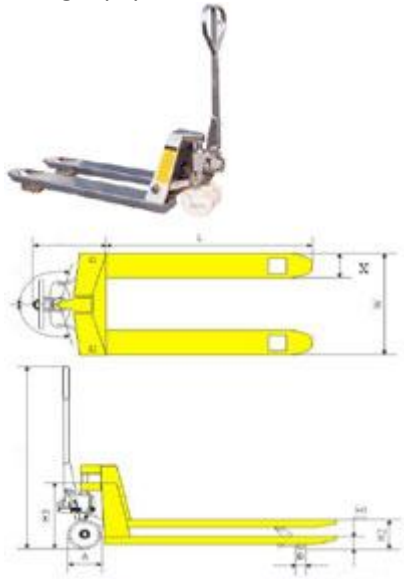

## Pallet Truck Model: LE/ACZ25

Model LE/ACZ25		mm / Kg
Capacity		2000Kg
Self Weight		75Kg
Roller Diameter	B	80mm
Lowered Fork Height	H1	85mm
Total Lift Height	H2	200mm
Fork Length	L	1150mm
Outside Fork Width	W	540mm
Fork Width	X	160mm

- Galvanized Pallet Truck
- Capacity 2000Kg
- Low maintenance galvanised mainframe, brackets, push rods, handle and wheel forks.
- Will fit most sizes of pallets
- Lift - neutral - lower operation lever
- Double fork rollers & wheels as standard
- 98/37/EC Machinery directive tested