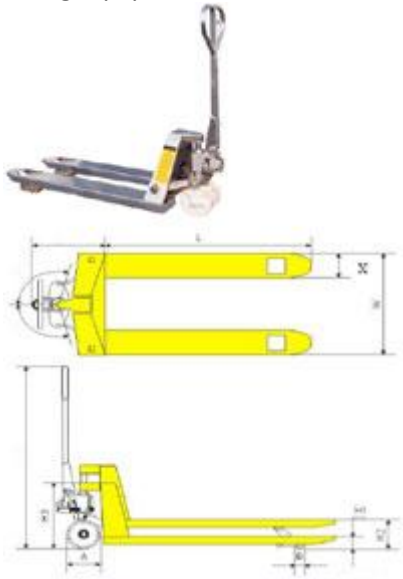

Pallet Trucks

Model: LE/ACZ25

Lifting Equipment Ltd

Pallet Truck Model: LE/ACZ25

Model LE/ACZ25		mm / Kg
Capacity		2000Kg
Self Weight		75Kg
Roller Diameter	B	80mm
Lowered Fork Height	H1	85mm
Total Lift Height	H2	200mm
Fork Length	L	1150mm
Outside Fork Width	W	540mm
Fork Width	X	160mm

- Galvanized Pallet Truck
- Capacity 2000Kg
- Low maintenance galvanised mainframe, brackets, push rods, handle and wheel forks.
- Will fit most sizes of pallets
- Lift - neutral - lower operation lever
- Double fork rollers & wheels as standard
- 98/37/EC Machinery directive tested