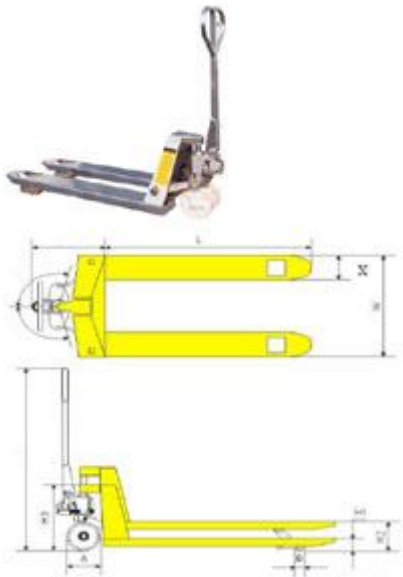

Pallet Trucks

Model: LE/ACZ25

Lifting Equipment Ltd

Pallet Truck Model: LE/ACZ25

Model LE/ACZ25		mm / Kg
Capacity		2000Kg
Self Weight		75Kg
Roller Diameter	B	80mm
Lowered Fork Height	H1	85mm
Total Lift Height	H2	200mm
Fork Length	L	1150mm
Outside Fork Width	W	540mm
Fork Width	X	160mm

- Galvanized Pallet Truck
- Capacity 2000Kg
- Low maintenance galvanised mainframe, brackets, push rods, handle and wheel forks.
- Will fit most sizes of pallets
- Lift - neutral - lower operation lever
- Double fork rollers & wheels as standard
- 98/37/EC Machinery directive tested