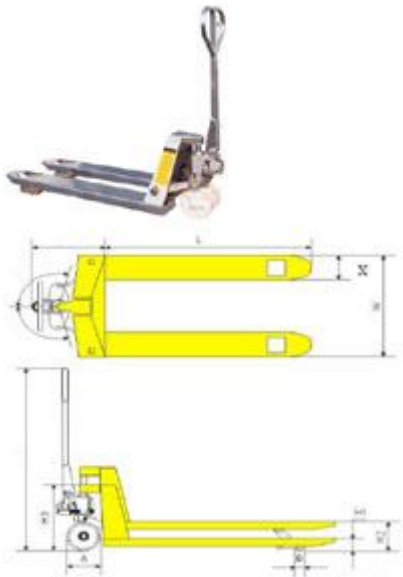

## Pallet Truck Model: LE/ACZ25

Model LE/ACZ25		mm / Kg
Capacity		2000Kg
Self Weight		75Kg
Roller Diameter	B	80mm
Lowered Fork Height	H1	85mm
Total Lift Height	H2	200mm
Fork Length	L	1150mm
Outside Fork Width	W	540mm
Fork Width	X	160mm

- Galvanized Pallet Truck
- Capacity 2000Kg
- Low maintenance galvanised mainframe, brackets, push rods, handle and wheel forks.
- Will fit most sizes of pallets
- Lift - neutral - lower operation lever
- Double fork rollers & wheels as standard
- 98/37/EC Machinery directive tested