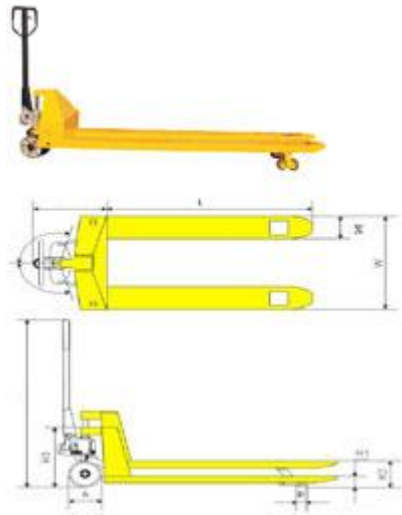

Pallet Trucks

Model: LE/ACL35

Lifting Equipment Ltd

Pallet Truck Model: LE/ACL35

Model LE/ACL35		mm / Kg
Capacity		3500Kg
Self Weight		350Kg
Roller Diameter	B	80mm
Lowered Fork Height	H1	85mm
Total Lift Height	H2	200mm
Fork Length	L	2000mm
Outside Fork Width	W	540mm
Fork Width	X	160mm

- Long Reach Pallet Truck
- Capacity 3500 Kg
- Very heavy duty construction
- Powder coated finish
- PU Double fork rollers & wheels as standard
- Pivot points all fitted with grease nipples
- 98/37/EC machinery directive tested