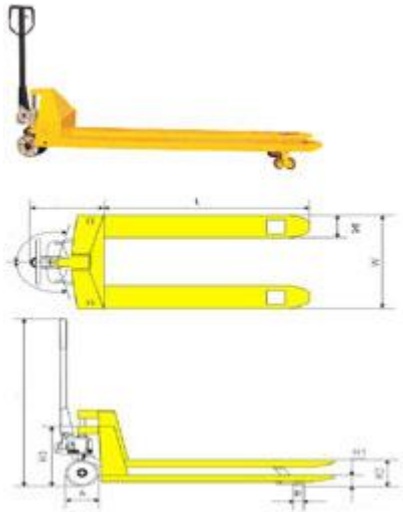

Pallet Trucks

Model: LE/ACL35

Lifting Equipment Ltd

Pallet Truck Model: LE/ACL35

Model LE/ACL35		mm / Kg
Capacity		3500Kg
Self Weight		350Kg
Roller Diameter	B	80mm
Lowered Fork Height	H1	85mm
Total Lift Height	H2	200mm
Fork Length	L	2000mm
Outside Fork Width	W	540mm
Fork Width	X	160mm

- Long Reach Pallet Truck
- Capacity 3500 Kg
- Very heavy duty construction
- Powder coated finish
- PU Double fork rollers & wheels as standard
- Pivot points all fitted with grease nipples
- 98/37/EC machinery directive tested