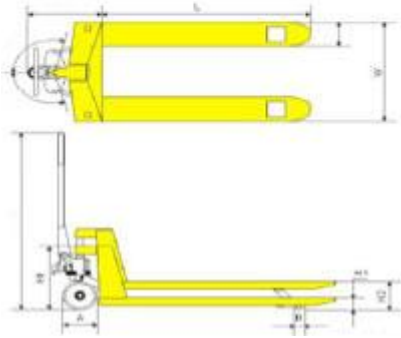

Pallet Trucks

Model: LE/AC25

Lifting Equipment Ltd

Pallet Truck Model: LE/AC25

Model LE/AC25		mm/kg
Capacity		2500Kg
Self Weight		80Kg
Roller Diameter	B	80mm
Lowered Fork Height	H1	85mm
Total Lift Height	H2	200mm
Fork Length	L	1150mm
Outside Fork Width	W	540mm
Fork Width	X	160mm

- Pallet Truck - Capacity 2500Kg
- Hand and foot controls
- Low maintenance
- Powder coated finish
- 210 Degrees turning
- Double fork PU rollers
- 98/37/EC Machinery Directive Tested

CALL US FOR MORE INFORMATION
01384 76961