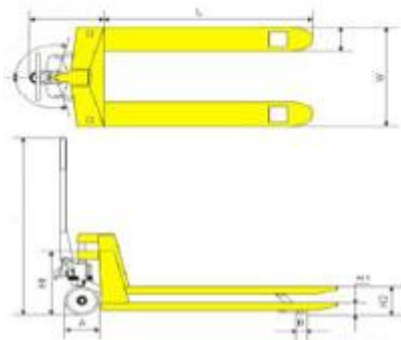

Pallet Trucks

Model: LE/AC25

Lifting Equipment Ltd

Pallet Truck Model: LE/AC25

Model LE/AC25		mm/kg
Capacity		2500Kg
Self Weight		80Kg
Roller Diameter	B	80mm
Lowered Fork Height	H1	85mm
Total Lift Height	H2	200mm
Fork Length	L	1150mm
Outside Fork Width	W	540mm
Fork Width	X	160mm

- Pallet Truck - Capacity 2500Kg
- Hand and foot controls
- Low maintenance
- Powder coated finish
- 210 Degrees turning
- Double fork PU rollers
- 98/37/EC Machinery Directive Tested

CALL US FOR MORE INFORMATION
01384 76961