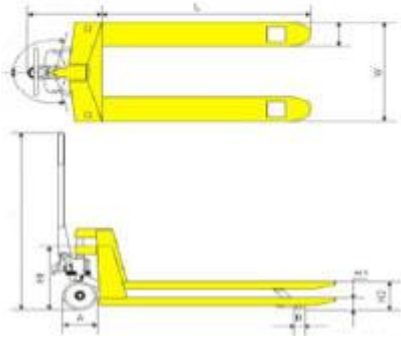

Pallet Trucks

Model: LE/AC25

Lifting Equipment Ltd

Pallet Truck Model: LE/AC25

Model LE/AC25		mm/kg
Capacity		2500Kg
Self Weight		80Kg
Roller Diameter	B	80mm
Lowered Fork Height	H1	85mm
Total Lift Height	H2	200mm
Fork Length	L	1150mm
Outside Fork Width	W	540mm
Fork Width	X	160mm

- Pallet Truck - Capacity 2500Kg
- Hand and foot controls
- Low maintenance
- Powder coated finish
- 210 Degrees turning
- Double fork PU rollers
- 98/37/EC Machinery Directive Tested

CALL US FOR MORE INFORMATION
01384 76961