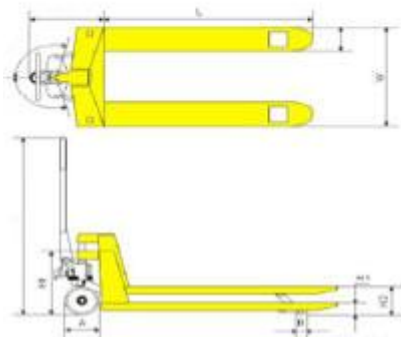

Pallet Trucks

Model: LE/AC25

Lifting Equipment Ltd

Pallet Truck Model: LE/AC25

Model LE/AC25		mm/kg
Capacity		2500Kg
Self Weight		80Kg
Roller Diameter	B	80mm
Lowered Fork Height	H1	85mm
Total Lift Height	H2	200mm
Fork Length	L	1150mm
Outside Fork Width	W	540mm
Fork Width	X	160mm

- Pallet Truck - Capacity 2500Kg
- Hand and foot controls
- Low maintenance
- Powder coated finish
- 210 Degrees turning
- Double fork PU rollers
- 98/37/EC Machinery Directive Tested

CALL US FOR MORE INFORMATION
01384 76961